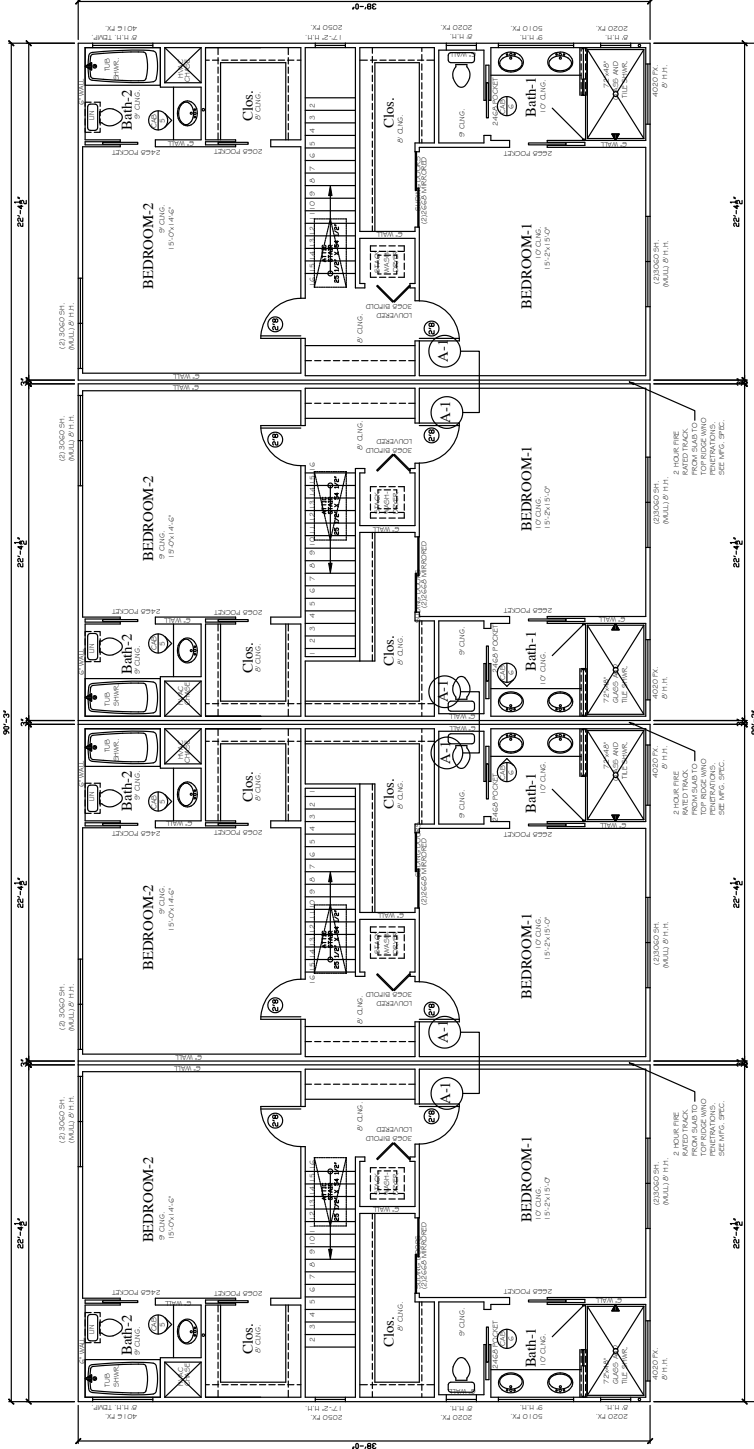

ALL COPY RIGHTS ARE THE SOLE PROPERTY OF HOMESTEAD DESIGNS

Homestead Designs
 Plans, TEXAS
 214-215-1013
 e-mail: homestead.designs@verizon.net

REVISION DATE
 05-18-2019 BLP
 KAWINSKI
 TOWNHOME

PROJECT ADDRESS:
 2112-2116
 SHEA ROAD
 DALLAS, TX

PLAN NUMBER
 TOWN HOME
 1242

DESIGNED AND DRAWN BY:
 HOMESTEAD
 DESIGNS
 B.L.PHILLIPS
 FOUNDER-
 DESIGNER
 214-215-1013

SCALE:
 1/8" = 1'-0" (1/4" = 1'-0" SHEET)

PAGE # 14

4-PLEX SECOND FLOOR ALL BUILDINGS